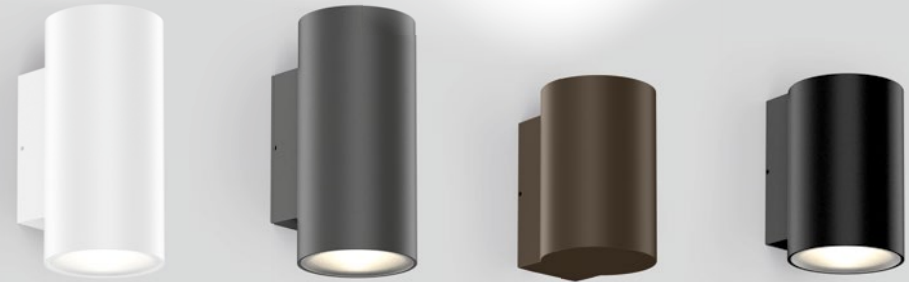

PRIVATE RESIDENCE AUSTRIA

TRAM

Outdoor
Wall surface

1.0

LED COB 6W | phase-cut dim
220-240VAC | 50-60Hz
aluminium

IP65 36° SDCM3 L70I55K 0.25kg

3000K | CRI >90 | 560lm

	CODE
	747568W5
	747568A5
	747568Q5
	747568B5

2.0

LED COB 9W | phase-cut dim
220-240VAC | 50-60Hz
aluminium

IP65 36° SDCM3 L70I55K 0.30kg

3000K | CRI >90 | 2x360lm

	CODE
	747668W5
	747668A5
	747668Q5
	747668B5

683