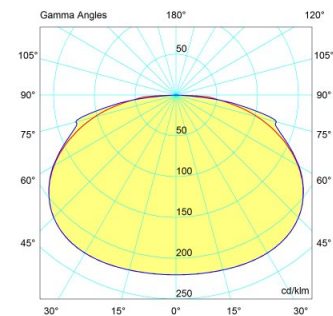

Karakteristieken

Isolatieklasse	II
IP Waarde	42
IK Schokvastheid	7
Brandwerendheid [°C]	850
Type Voeding Bron in Noodtoestand	Onafhankelijke armatuur
Werkwijze in Noodtoestand	Niet permanent
Batterij	NiCd 3,6 0,5Ah
Duur Batterij [h]	1
Diagnosesystemen	Luminaire without diagnostic system
Besturingssysteem in Noodtoestand	Rust modus
Voedingsspanning [V]	230
Frequentie [Hz]	50
Vermogen Armatuur [W]	0.8
Flux Armatuur in Noodtoestand [lm]	100
Interval Kamertemp [°C] Min ÷ Max	0 ÷ 40
Bron	4 LED - CCT 6000 K - CRI 80
Gemiddelde bedrijfsduur [h]	50000