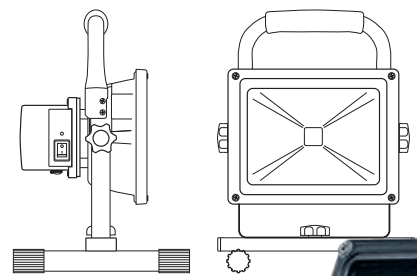

PRIME8

The choice of engineers and the emergency services alike, the PRIME8 provides high power light for up to 30 hours

The **PRIME8** is a high power cordless rechargeable floodlight with an endurance battery pack and dimmer switch.

130FT BEAM RANGE // FL20GCW8D

With a standard working time of 9 hours that can be extended to 30 hours, it has become the rechargeable floodlight of choice for professionals working in extreme environments.

Light source	20W
Dimensions	215 x 285 x 185mm // 8.5 x 11.2 x 7.3 inches
Luminous flux	1500+ Lm
Color Temperature	5,500 - 6000K
Color rendering index	RA>70
Housing material	Aluminium and iron
Adaptor (input)	100-240V AC 50/60Hz
Operating temperature	-25°C to 50°C // -13°F to 122°F
Charge temperature	0°C to 40°C // 32°F to 113°F
Beam angle	120°
Battery specifications	7.4V 12Ah Li-ion
Charging time	10 Hours
Working time	9-30 Hours (with dimmer)
Certificates	CE / RoHS / UL / CSA / IP65
Warranty	2 Years